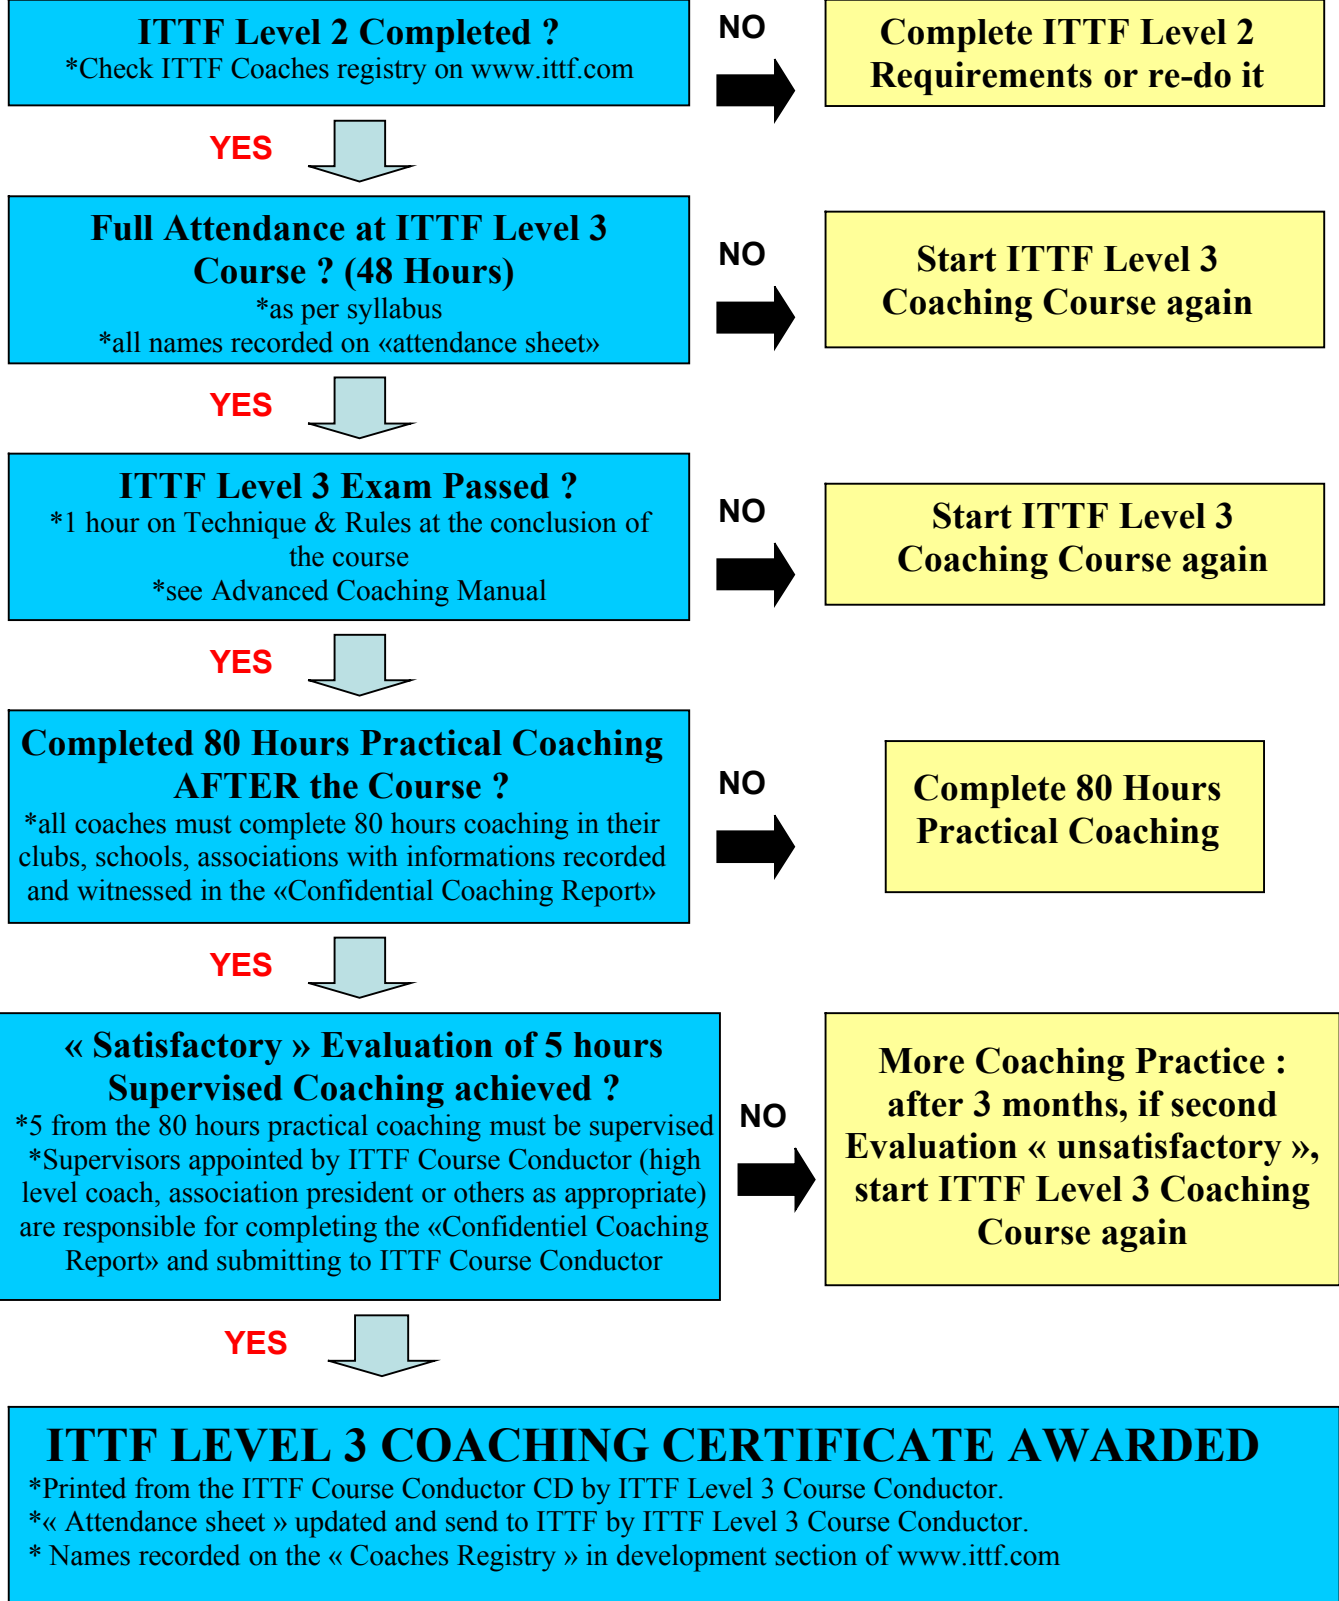

ITTF LEVEL 3 COACHING COURSE PATHWAY