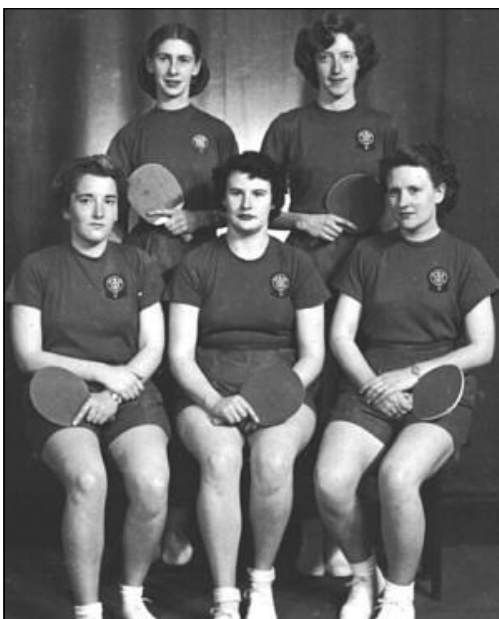

Margaret Cataslis

(nee Hoar)

A near impenetrable defence, tenacity, patience, determination and a strong will to win brought Margaret Hoar seven national singles titles and the 1957 Australian women's singles and doubles titles. She was NZ Player of the Year in 1957.

Margaret had a meteoric rise in table tennis. As a 16 year old at the 1947 North Island Championships she disposed of more fancied opponents to reach the final of the Women's Singles. She won her first title (Under 18 Girls' Singles) the same year, beating the previous title-holder. "I hadn't handled a bat until three months ago," responded Margaret when asked how long she had been playing the sport.

L/R: **Bob Jackson, Margaret Hoar, John Stewart** (umpire)
June Magorian, Neville Brightwell

Margaret Cataslis continued

Marathon

Margaret was involved in several marathon matches with perhaps the most famous (or infamous) being a 1955 inter-association team contest against Joan Prisk (nee Cox). A typical rally saw the ball cross the net 1033 times. After 2 hours and 31 minutes the match was stopped at 20-16 and the new expedite rule applied, Margaret going on to win.